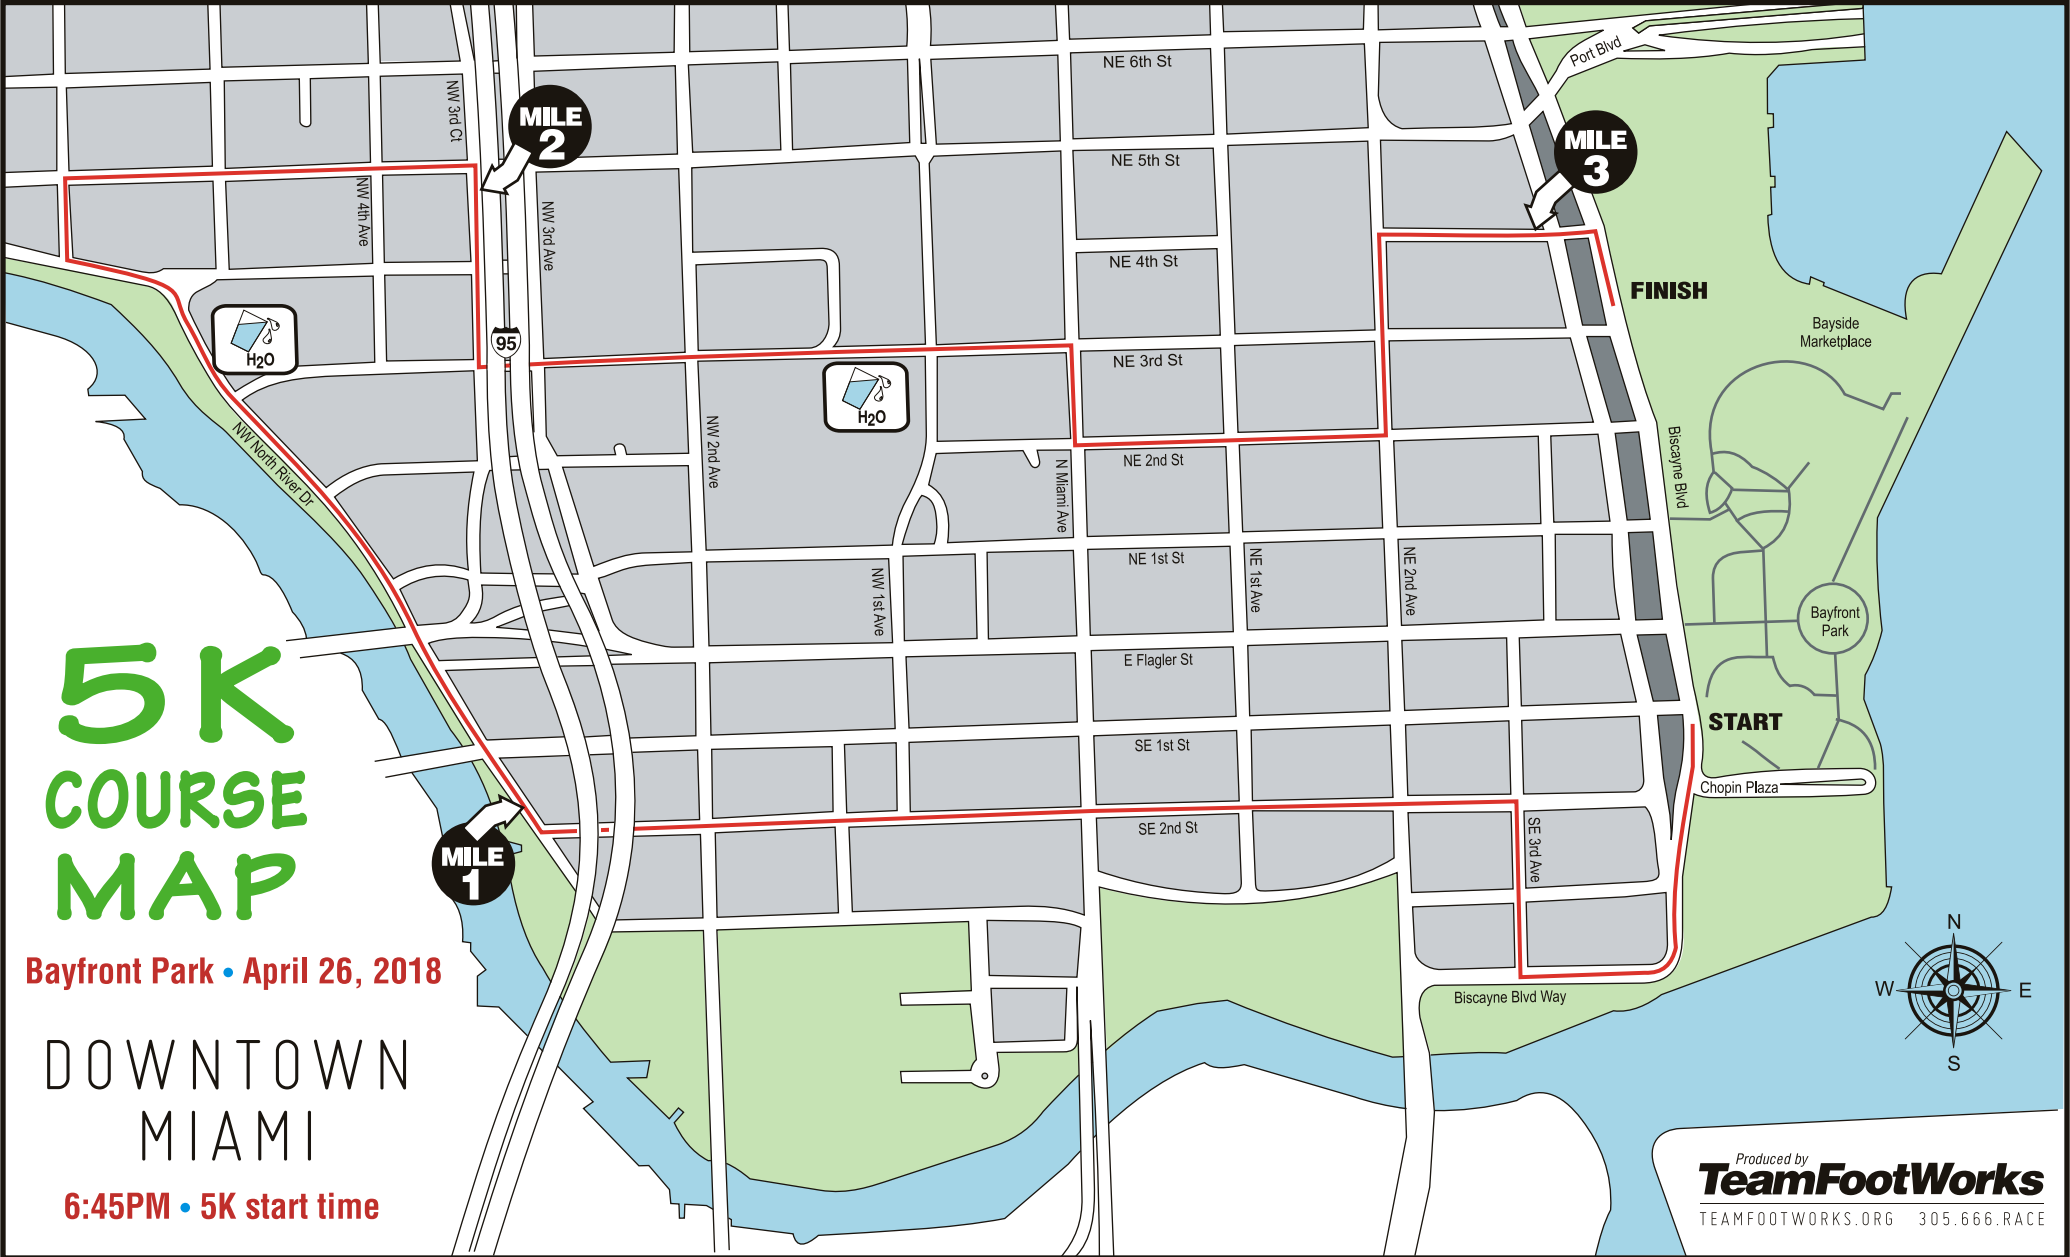

Mercedes-Benz
CORPORATERUN 2018
 presented by: **TURKISH AIRLINES**

FORT LAUDERDALE | WEST PALM BEACH | DOWNTOWN MIAMI

Produced by
TeamFootWorks
 TEAMFOOTWORKS.ORG 305.666.RACE