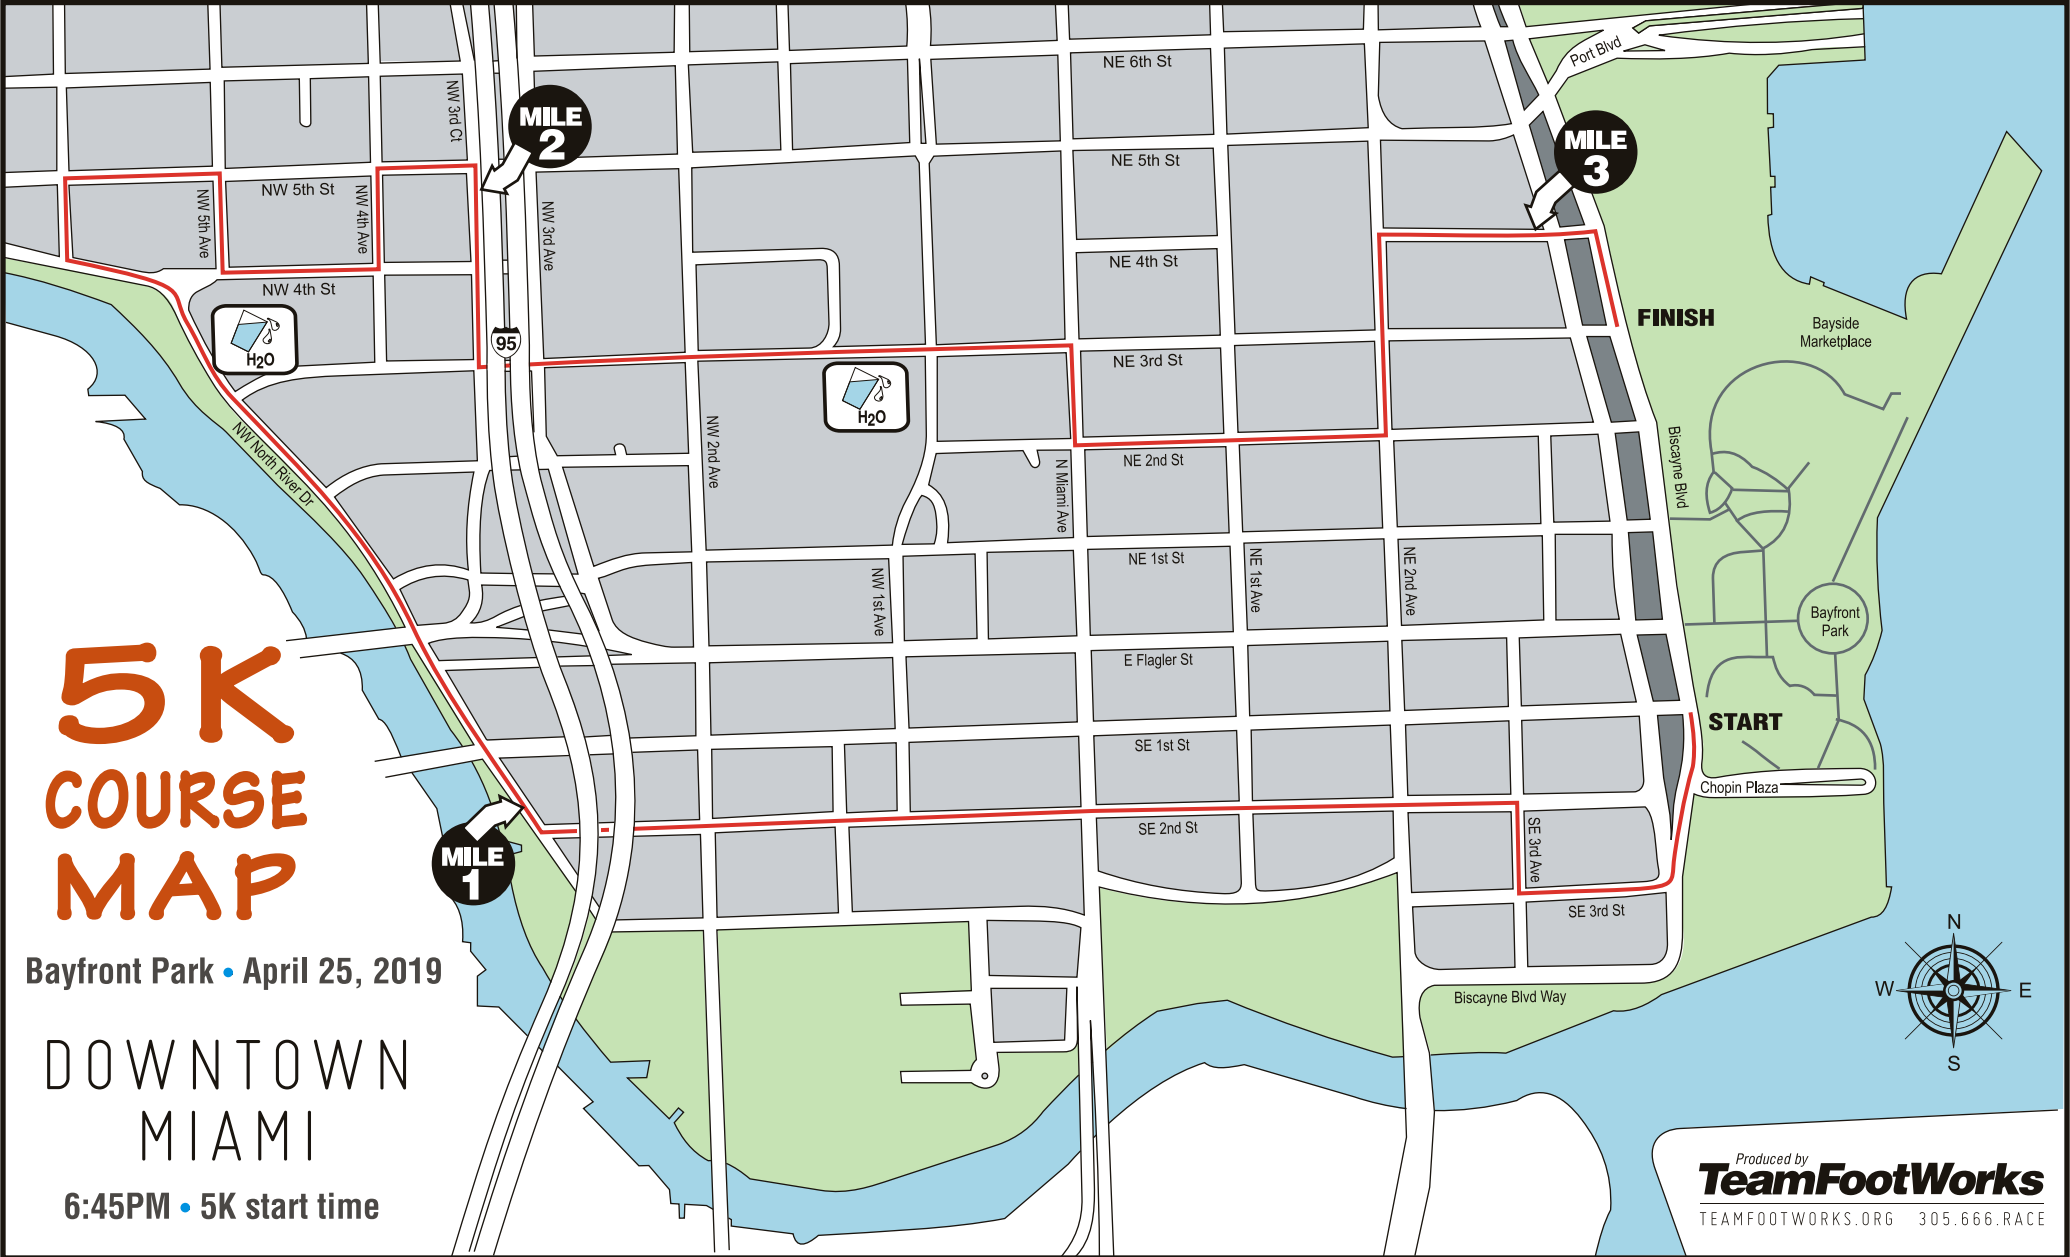

2019 Mercedes-Benz  
**CORPORATE RUN**  
presented by  
**TURKISH AIRLINES**

FORT LAUDERDALE | WEST PALM BEACH | DOWNTOWN MIAMI

**5K  
COURSE  
MAP**

Bayfront Park • April 25, 2019

DOWNTOWN  
MIAMI

6:45PM • 5K start time

Produced by  
**TeamFootWorks**  
TEAMFOOTWORKS.ORG 305.666.RACE